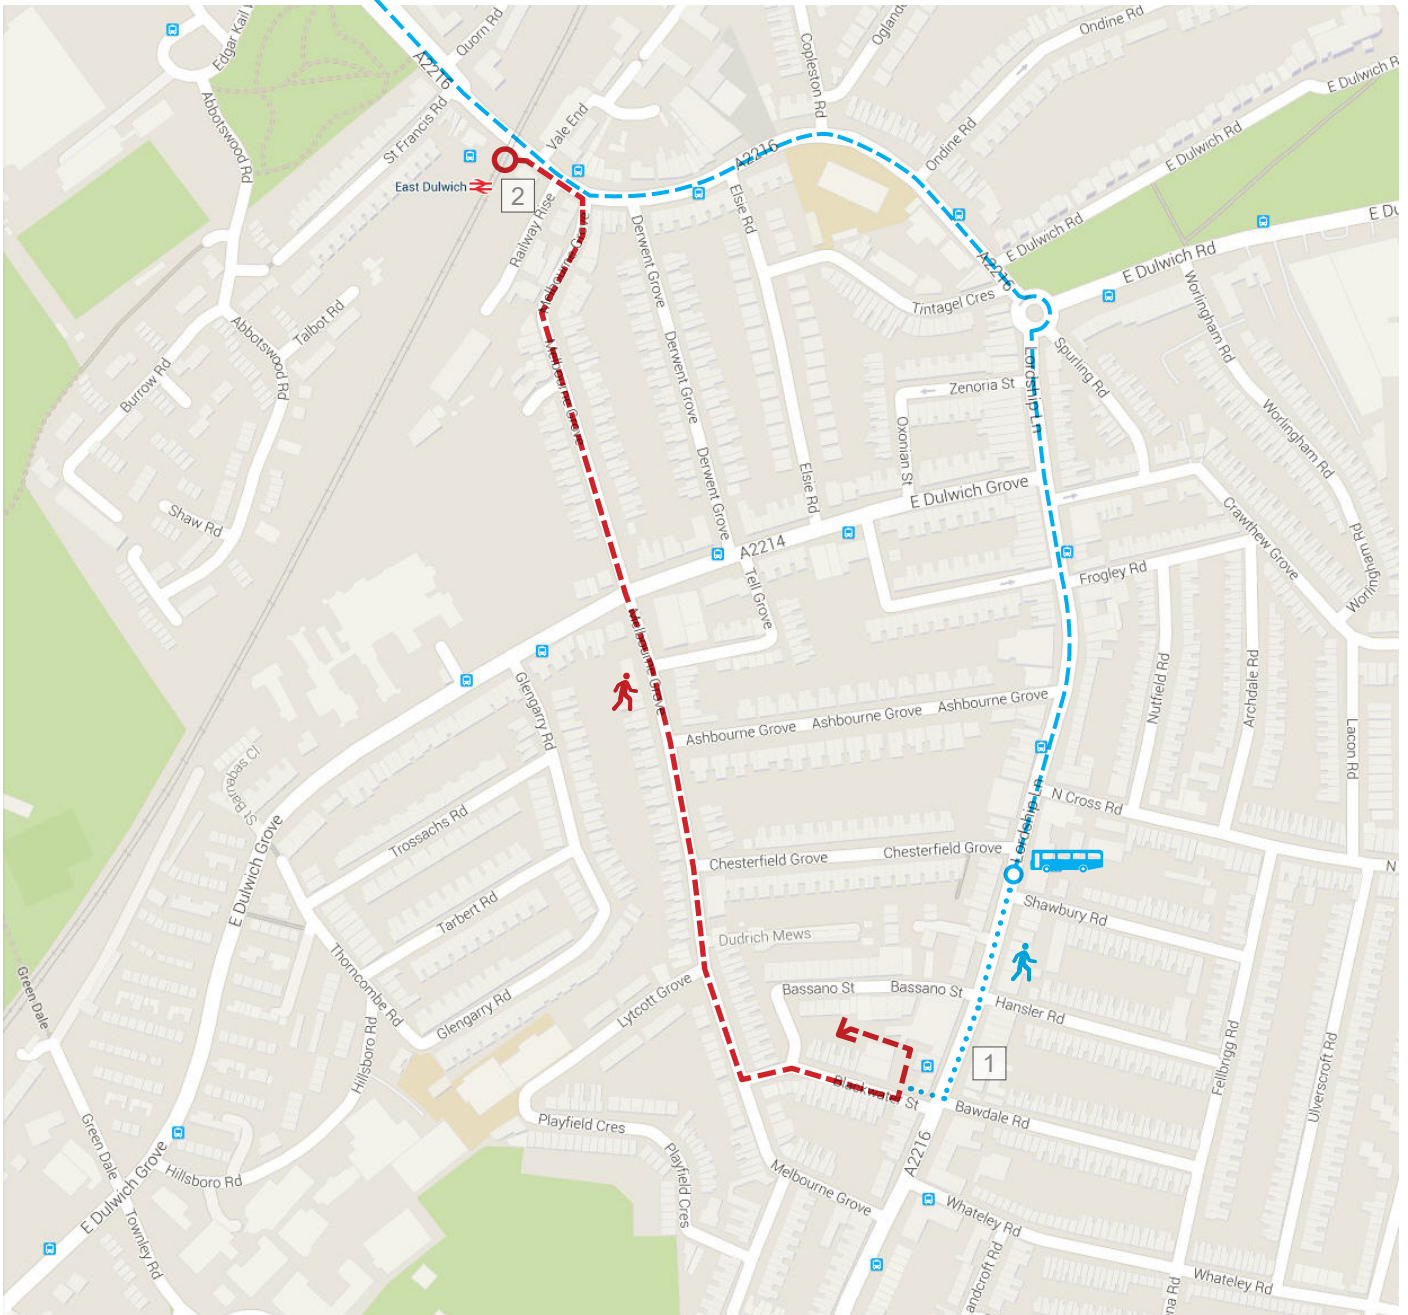

1km to Denmark Hill Station 1

designcubed

Unit 4 Blackwater Court,
Blackwater Street,
London
SE22 8RS

1 By Train / Bus

Train to Denmark Hill Station.

Bus Stop C towards Dulwich (15 mins)

Bus Nos: 40,176,185 and get off on Lordship Lane

Bus Stop S (North Cross Road).

1 minute walk to Blackwater Court

2 By Train / Walk

Train to East Dulwich Station.

10 - 15 min walk via Melbourne Grove / Blackwater Street